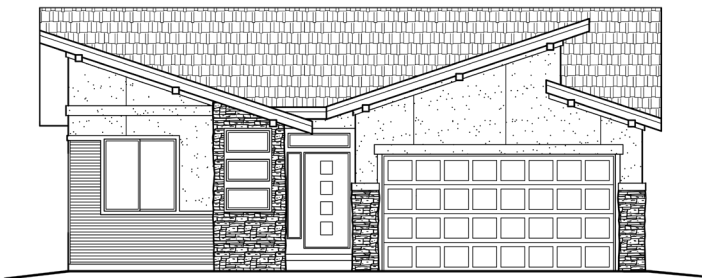

# Aberdeen

3,313 Sq.Ft. | 1,661 Sq.Ft. Finished

*Craftsman* (Included)

*Prairie*

*Modern*

*Colorado*

*European*

Scan with your smart phone to see more

Updated August 28, 2018

\*This is a marketing rendering, square footage and elevations subject to change.

719.487.8957

| [www.VanguardNewHomes.com](http://www.VanguardNewHomes.com)

| Models Open Daily, Call For More Info