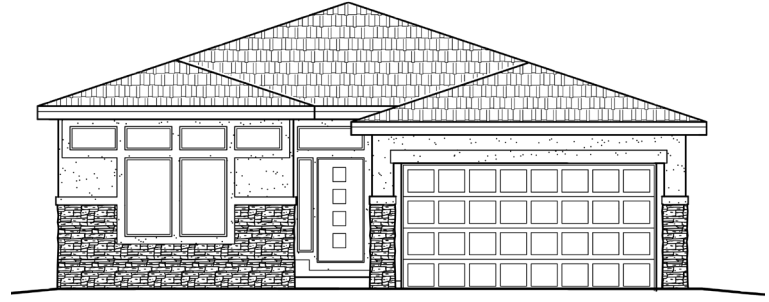

# VANGUARD HOMES

'van-gard: at the forefront

# Aberdeen

3,313 Sq.Ft. | 1,661 Sq.Ft. Finished

*Craftsman* (Included)

*Prairie*

*Modern*

*Colorado*

*European*

Scan with your smart phone to see more