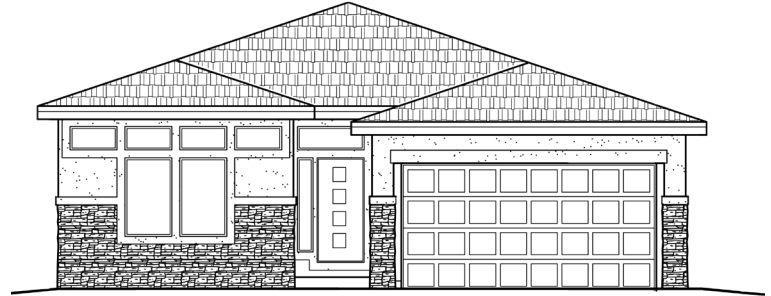

# VANGUARD HOMES

'van-gard: at the forefront

# Aberdeen

3,313 Sq.Ft. | 1,661 Sq.Ft. Finished

*Craftsman (Included)*

*Prairie*

*Modern*

*Colorado*

*European*

Scan with your smart  
phone to see more