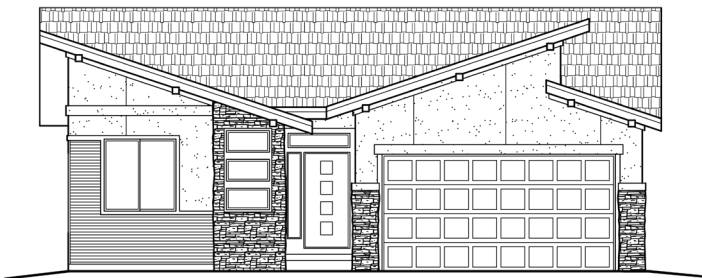

# Aberdeen

3,313 Sq.Ft. | 1,661 Sq.Ft. Finished

*Craftsman (Included)*

*Prairie*

*Modern*

*Colorado*

*European*

Scan with your smart  
phone to see more

Updated August 28, 2018

\*This is a marketing rendering, square footage and elevations subject to change.

719.487.8957

| [www.VanguardNewHomes.com](http://www.VanguardNewHomes.com)

| Models Open Daily, Call For More Info