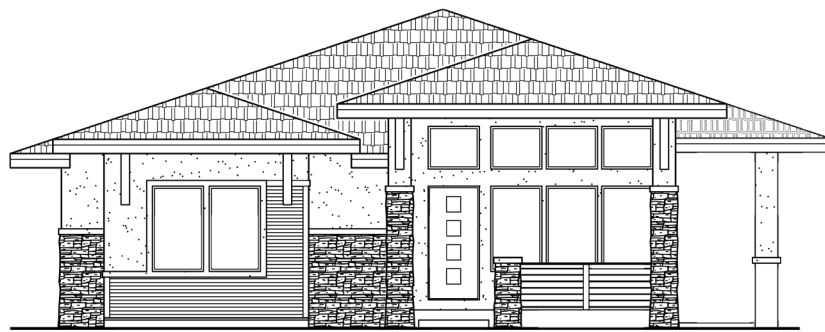

VANGUARD HOMES

'van-gard: at the forefront

Athens

3,495 Sq.Ft. | 1,724 Sq.Ft. Finished

Craftsman (Included)

European Cottage

Modern Contemporary

Scan with your smart
phone to see more

Updated April 10, 2018

*This is a marketing rendering, square footage and elevations subject to change.

719.487.8957

| www.VanguardNewHomes.com

| Models Open Daily, Call For More Info