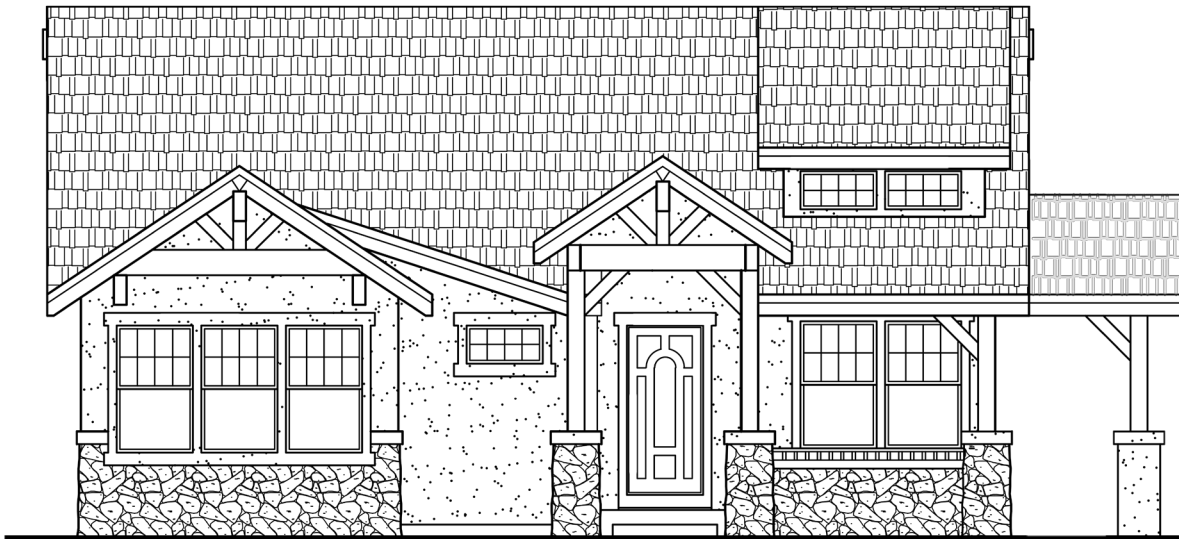

VANGUARD HOMES

'van-gard: at the forefront

Athens

3,495 Sq.Ft. | 1,724 Sq.Ft. Finished

Craftsman (Included)

European Cottage

Modern Contemporary

Scan with your smart
phone to see more

Updated April 10, 2018

*This is a marketing rendering, square footage and elevations subject to change.

719.487.8957

| www.VanguardNewHomes.com

| Models Open Daily, Call For More Info