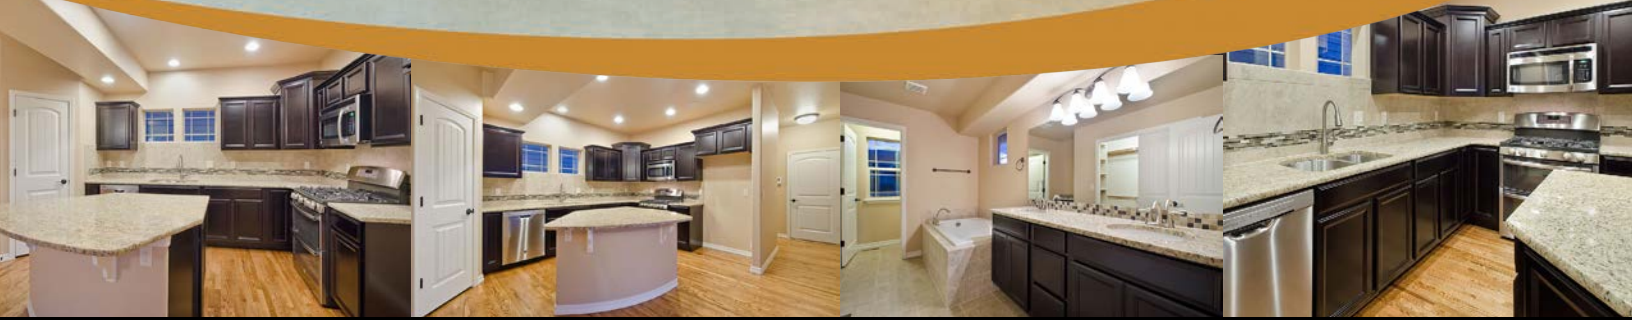

VANGUARD HOMES

'van-gård: at the forefront

Canton

3,343 Total Sq.Ft. | 2,271 Finished Sq.Ft.

Craftsman (Included)

French Country

Modern Contemporary

Scan with your smart phone to see more