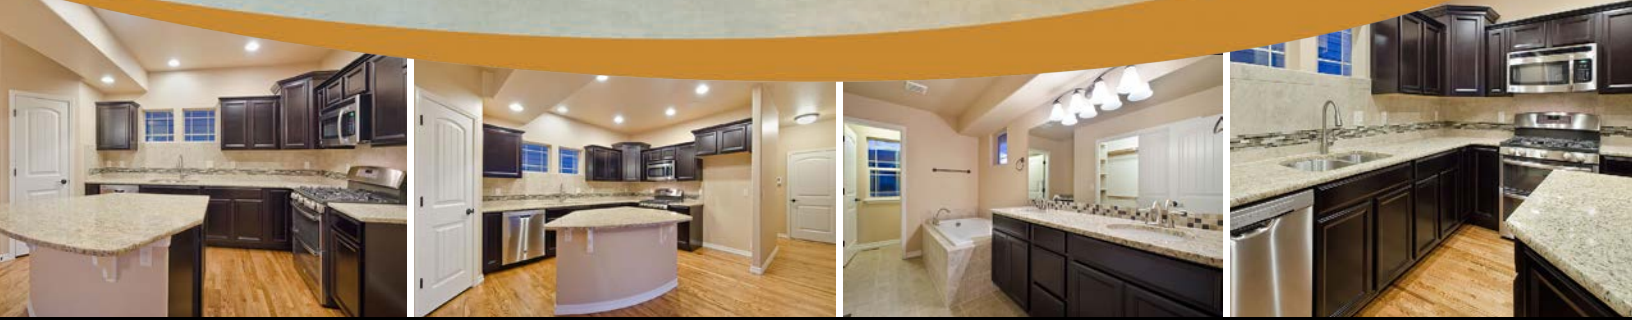

VANGUARD HOMES

'van-gård: at the forefront

Canton

3,343 Total Sq.Ft. | 2,271 Finished Sq.Ft.

Craftsman (Included)

French Country

Modern Contemporary

Scan with your smart phone to see more