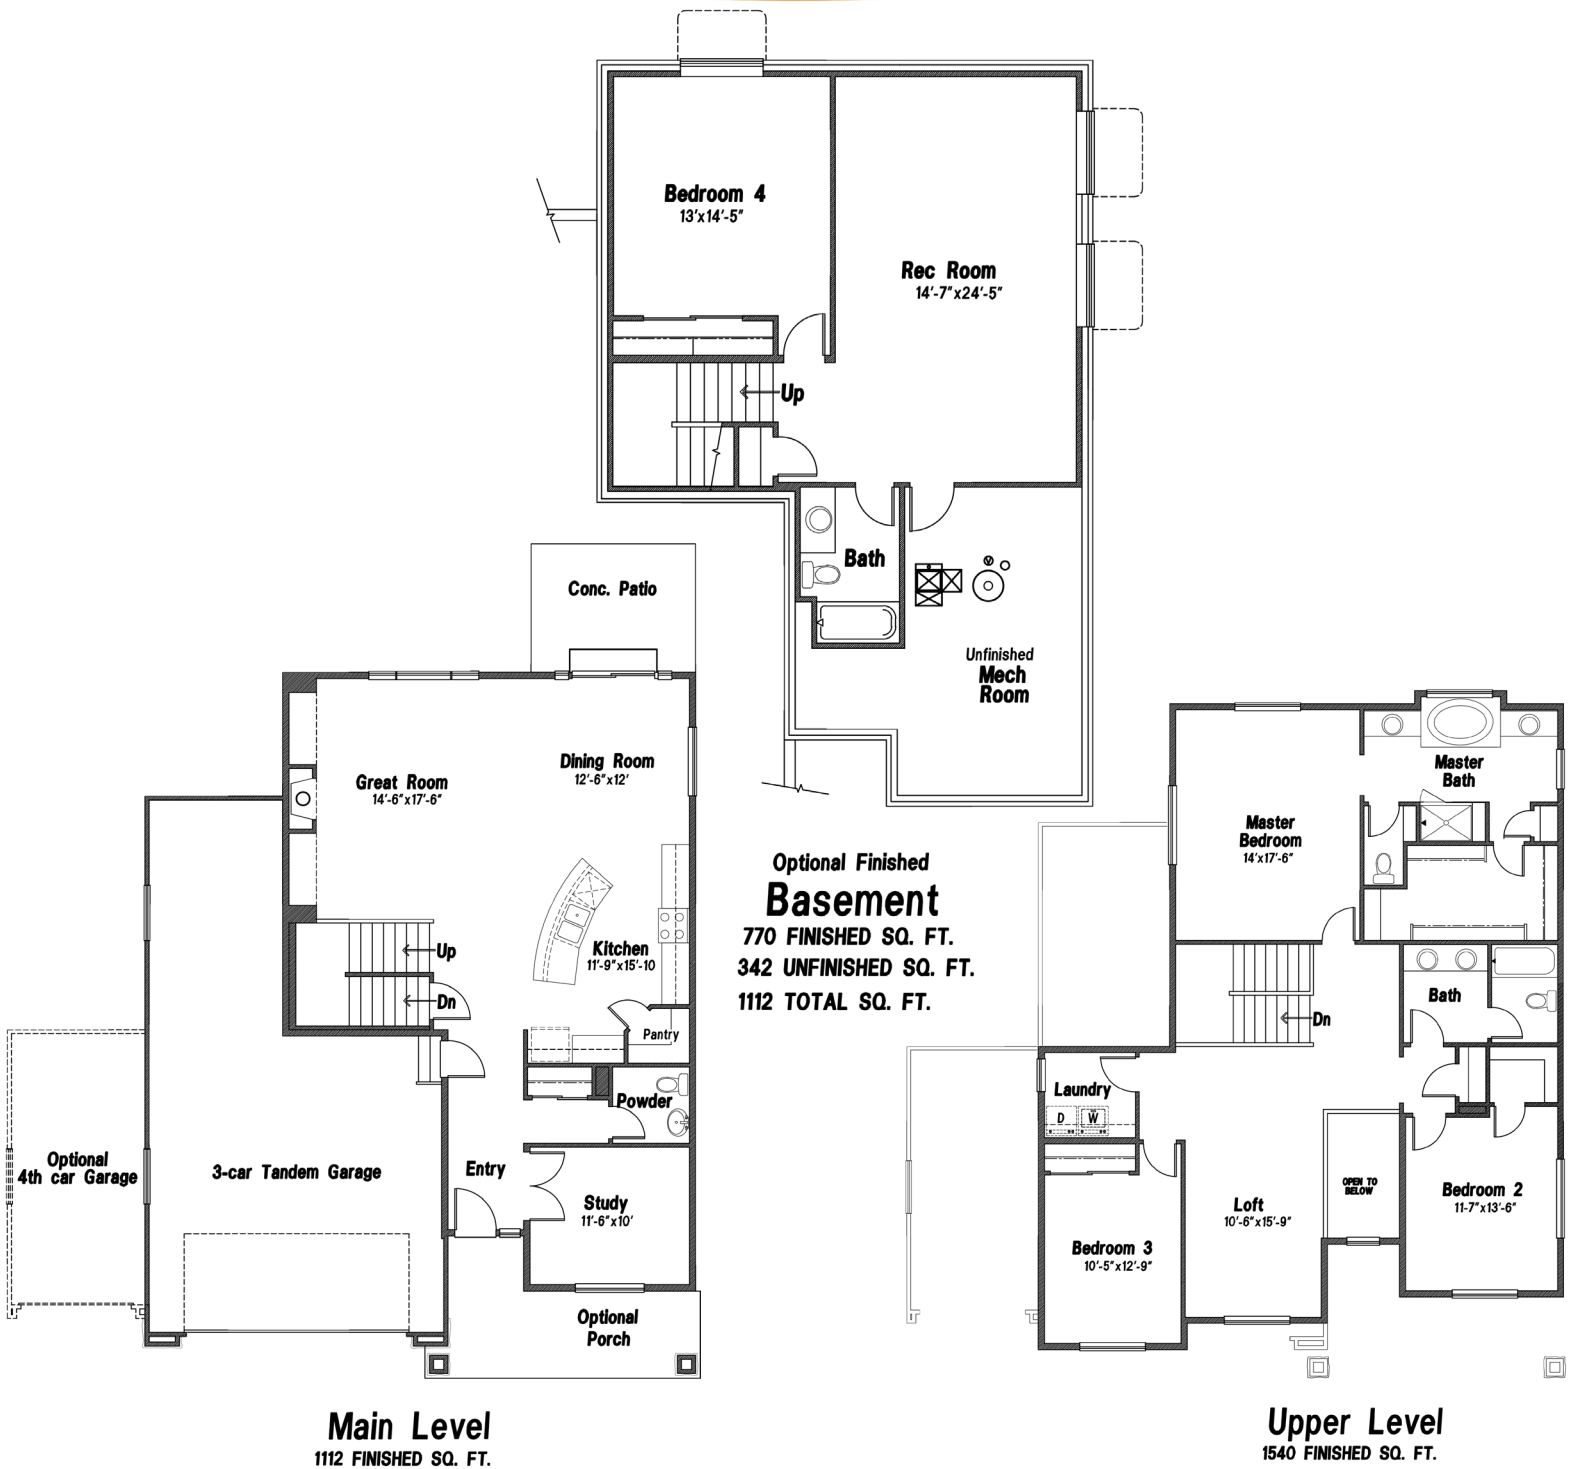

VANGUARD HOMES

'van-gard: at the forefront

Eastleigh

Updated May 8, 2017

*This is a marketing rendering, square footage and elevations subject to change.

719.487.8957

| www.VanguardNewHomes.com

| Models Open Daily, Call For More Info