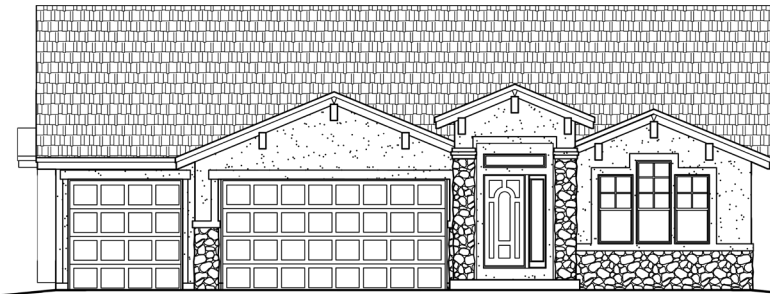

VANGUARD HOMES

'van-gard: at the forefront

Hillingdon II

3,778 Sq.Ft. | 1,891 Sq.Ft. Finished

Craftsman (Included)

European Cottage

French Country

Tuscan

Scan with your smart phone to see more

Updated December 5, 2016

*This is a marketing rendering, square footage and elevations subject to change.

719.487.8957

| www.VanguardNewHomes.com

| Models Open Daily, Call For More Info