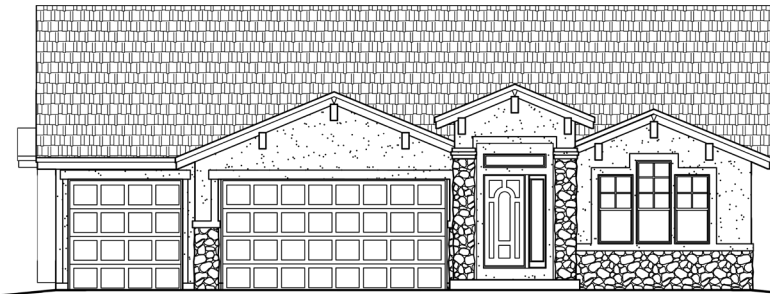

VANGUARD HOMES

'van-gard: at the forefront

Hillingdon II

3,778 Sq.Ft. | 1,891 Sq.Ft. Finished

Craftsman (Included)

European Cottage

French Country

Tuscan

Scan with your smart
phone to see more

Updated October 5, 2017

*This is a marketing rendering, square footage and elevations subject to change.

719.487.8957

| www.VanguardNewHomes.com

| Models Open Daily, Call For More Info