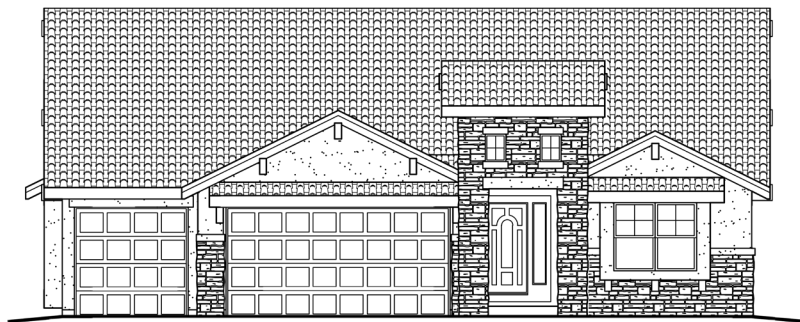

VANGUARD HOMES

'van-gard: at the forefront

Hillingdon II

3,778 Sq.Ft. | 1,891 Sq.Ft. Finished

Craftsman (Included)

European Cottage

Tuscan

Scan with your smart
phone to see more

Updated April 10, 2018

*This is a marketing rendering, square footage and elevations subject to change.

719.487.8957

| www.VanguardNewHomes.com

| Models Open Daily, Call For More Info