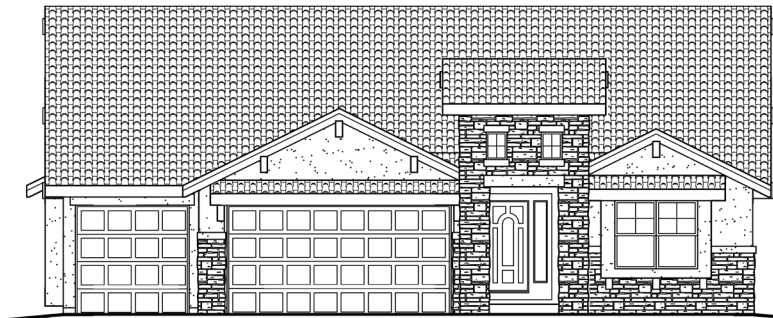

VANGUARD HOMES

'van-gard: at the forefront

Hillingdon II

3,778 Sq.Ft. | 1,891 Sq.Ft. Finished

Craftsman (Included)

European Cottage

French Country

Tuscan

Scan with your smart phone to see more

Updated December 5, 2016

*This is a marketing rendering, square footage and elevations subject to change.

719.487.8957

| www.VanguardNewHomes.com

| Models Open Daily, Call For More Info