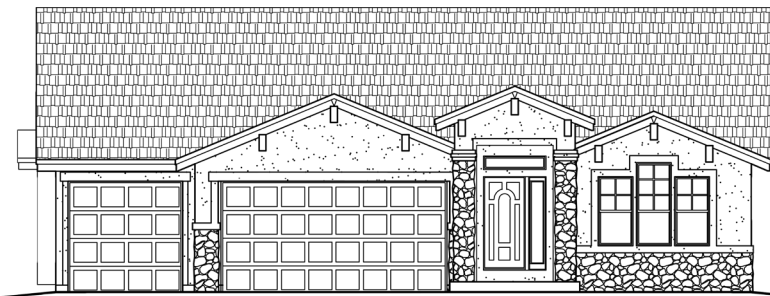

VANGUARD HOMES

'van-gard: at the forefront

Hillingdon II

3,778 Sq.Ft. | 1,891 Sq.Ft. Finished

Craftsman (Included)

European Cottage

Tuscan

Scan with your smart
phone to see more

Updated April 10, 2018

*This is a marketing rendering, square footage and elevations subject to change.

719.487.8957

| www.VanguardNewHomes.com

| Models Open Daily, Call For More Info