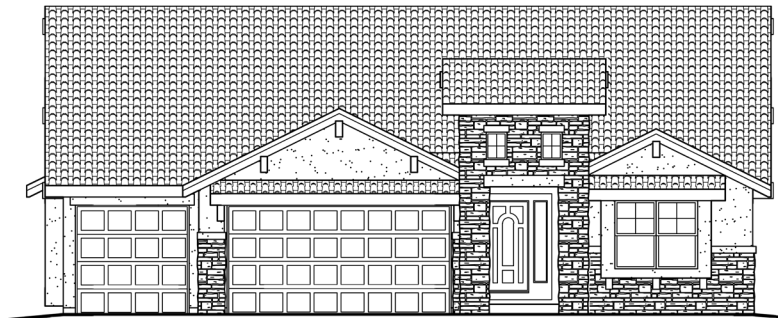

VANGUARD HOMES

'van-gard: at the forefront

Hillingdon II

3,778 Sq.Ft. | 1,891 Sq.Ft. Finished

Craftsman (Included)

European Cottage

French Country

Tuscan

Scan with your smart
phone to see more

Updated October 5, 2017

*This is a marketing rendering, square footage and elevations subject to change.

719.487.8957

| www.VanguardNewHomes.com

| Models Open Daily, Call For More Info