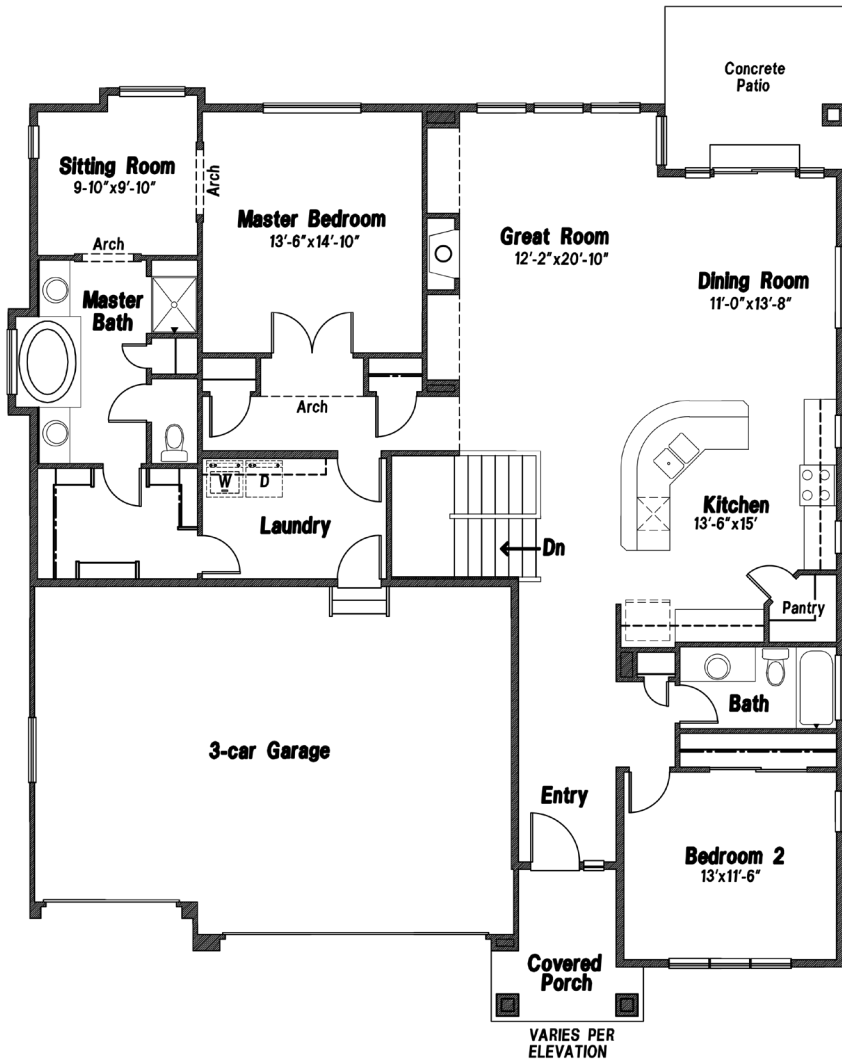

## Hillingdon II

### Main Level

1891 sq ft FINISHED

Updated October 5, 2017

\*This is a marketing rendering, square footage and elevations subject to change.

719.487.8957

| [www.VanguardNewHomes.com](http://www.VanguardNewHomes.com)