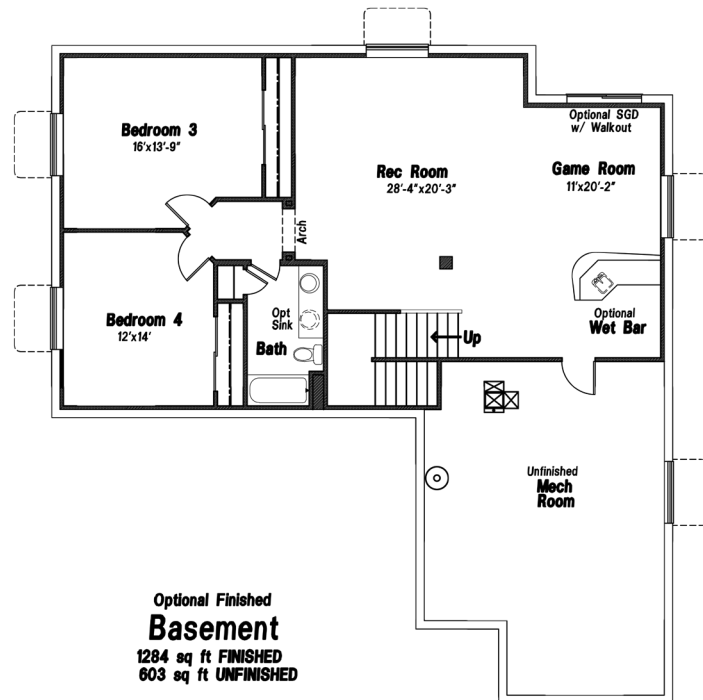

VANGUARD HOMES

'van-gard: at the forefront

Hillingdon II

Main Level

1891 sq ft FINISHED

Updated April 10, 2018

*This is a marketing rendering, square footage and elevations subject to change.

719.487.8957