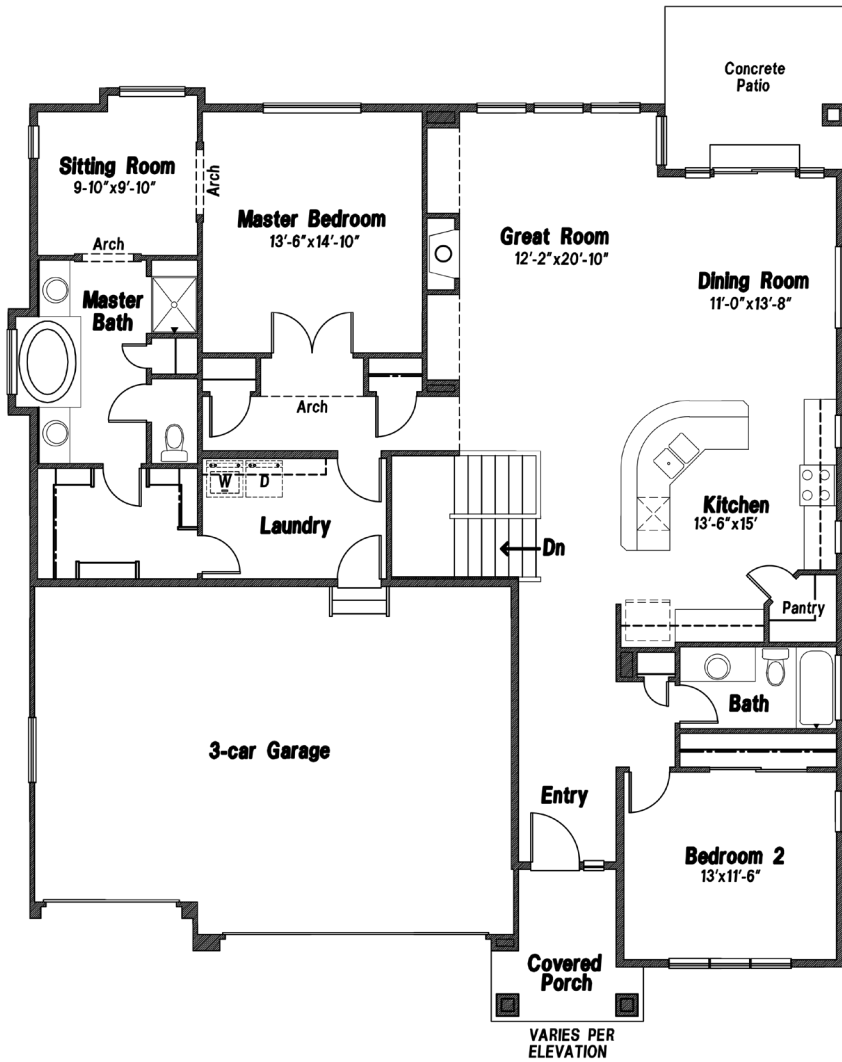

VANGUARD HOMES

'van-gard: at the forefront

Hillingdon II

Main Level

1891 sq ft FINISHED

Updated April 10, 2018

*This is a marketing rendering, square footage and elevations subject to change.

719.487.8957