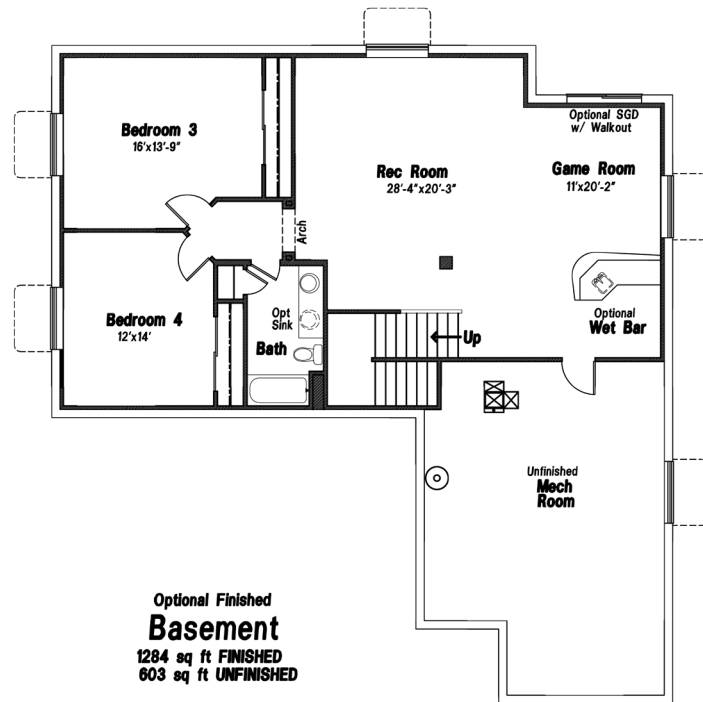

VANGUARD HOMES

'van-gard: at the forefront

Hillingdon II

Main Level

1891 sq ft FINISHED

Updated December 5, 2016

*This is a marketing rendering, square footage and elevations subject to change.

719.487.8957