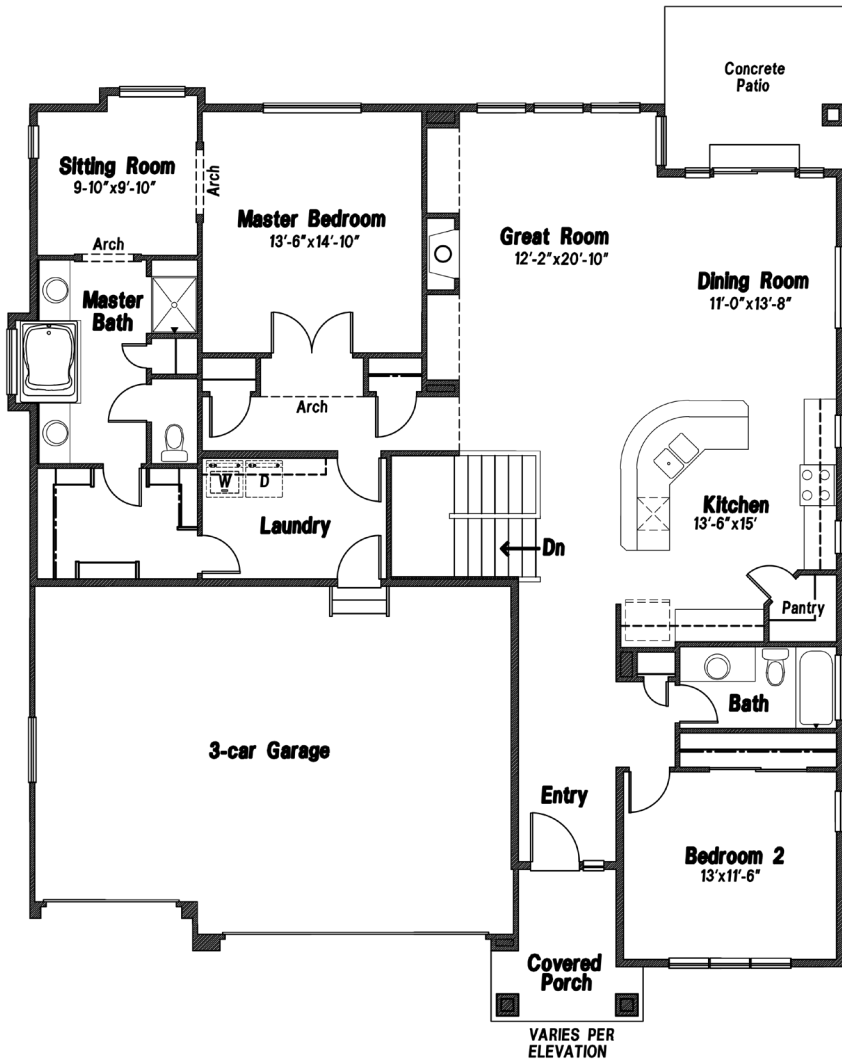

VANGUARD HOMES

'van-gard: at the forefront

Hillingdon II

Main Level

1891 sq ft FINISHED

Updated December 5, 2016

*This is a marketing rendering, square footage and elevations subject to change.

719.487.8957