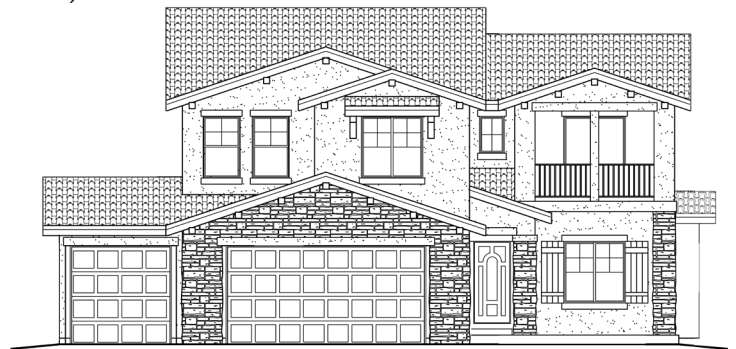

## Kingsbridge

4,146 Sq.Ft. | 2,832 Sq.Ft. Finished / XL - 4,634 Sq.Ft. | 3,104 Sq.Ft. Finished

*Craftsman*  
(Included)

*French Country*

*Tuscan*

Scan with your smart phone to see more

Updated October 18, 2017

\*This is a marketing rendering, square footage and elevations subject to change.

719.487.8957

| [www.VanguardNewHomes.com](http://www.VanguardNewHomes.com)

| Models Open Daily, Call For More Info