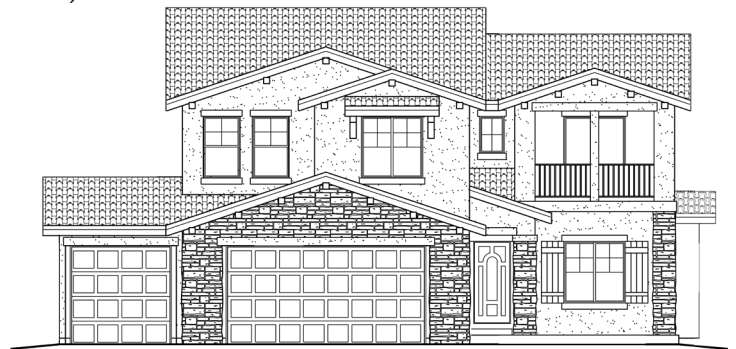

VANGUARD HOMES

'van-gard: at the forefront

Kingsbridge

4,146 Sq.Ft. | 2,832 Sq.Ft. Finished

Craftsman
(Included)

European Cottage

Tuscan

Scan with your smart phone to see more

Updated April 10, 2018

*This is a marketing rendering, square footage and elevations subject to change.

719.487.8957

| www.VanguardNewHomes.com

| Models Open Daily, Call For More Info