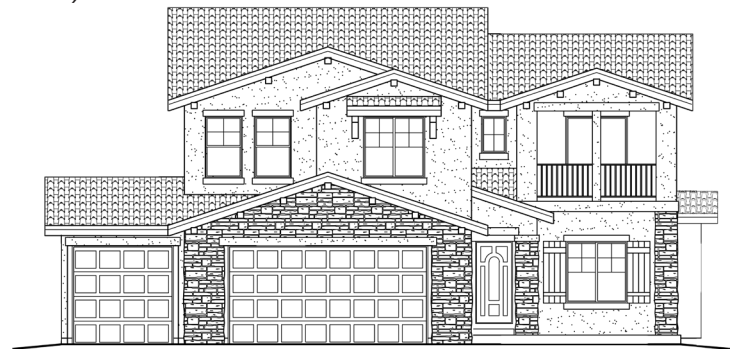

VANGUARD HOMES

'van-gard: at the forefront

Kingsbridge

4,146 Sq.Ft. | 2,832 Sq.Ft. Finished / XL - 4,634 Sq.Ft. | 3,104 Sq.Ft. Finished

Craftsman
(Included)

French Country

Tuscan

Scan with your smart phone to see more

Updated October 18, 2017

*This is a marketing rendering, square footage and elevations subject to change.

719.487.8957

| www.VanguardNewHomes.com

| Models Open Daily, Call For More Info