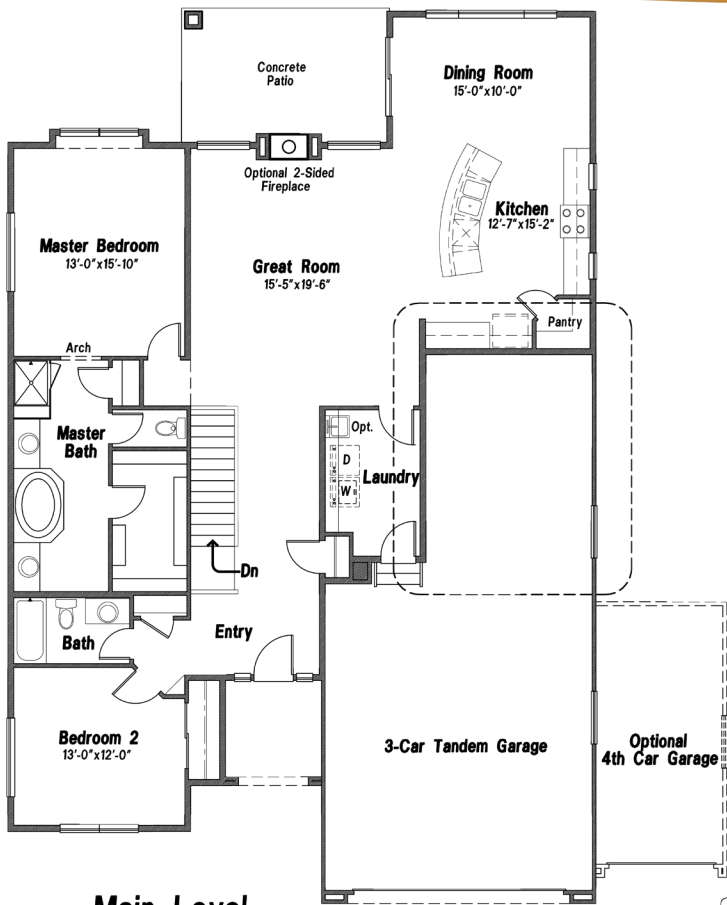

# Lancashire

**Main Level**  
1809 sq ft FINISHED

**Study Opt.**  
Add 167 sq ft FINISHED

**Optional Finished Basement**  
1528 sq ft FINISHED  
270 sq ft UNFINISHED

**w/ Study Opt.**  
Add 167 sq ft UNFINISHED