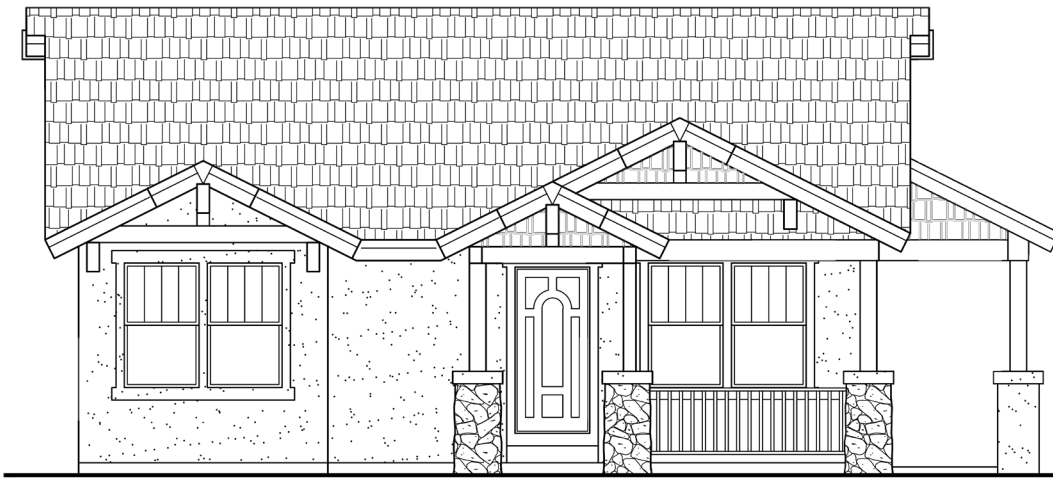

# VANGUARD HOMES

'van-gård: at the forefront

## Madison

3,120 Sq.Ft. | 1,560 Sq.Ft. Finished

*Craftsman* (Included)

*French Country*

*Modern Contemporary*

Updated December 5, 2016

\*This is a marketing rendering, square footage and elevations subject to change.