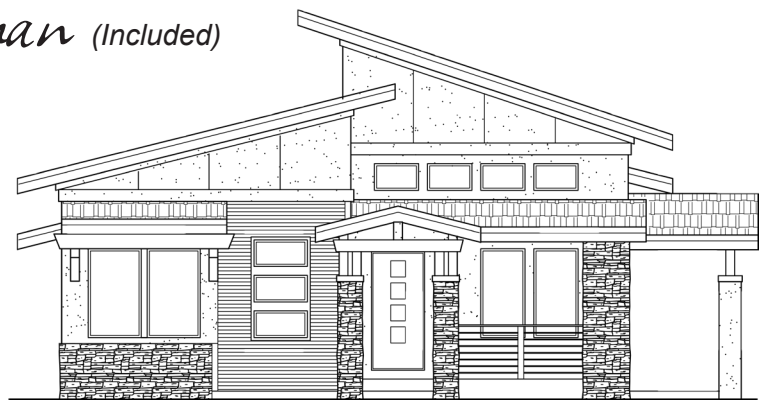

VANGUARD HOMES

'van-gård: at the forefront

Madison

3,120 Sq.Ft. | 1,560 Sq.Ft. Finished

Craftsman (Included)

French Country

Modern Contemporary

Scan with your smart
phone to see more

Updated October 5, 2017

*This is a marketing rendering, square footage and elevations subject to change.

719.487.8957

| www.VanguardNewHomes.com

| Models Open Daily, Call For More Info