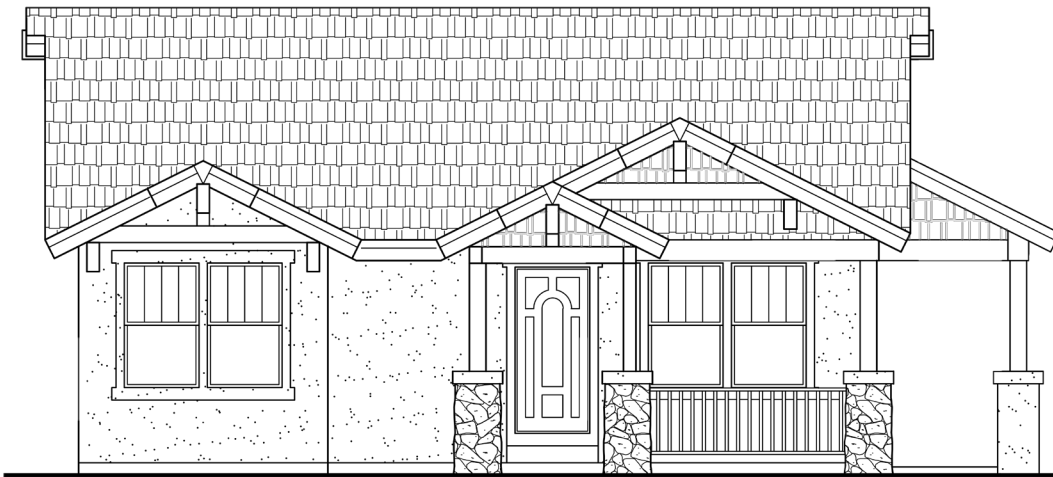

VANGUARD HOMES

'van-gård: at the forefront

Madison

3,120 Sq.Ft. | 1,560 Sq.Ft. Finished

Craftsman (Included)

French Country

Modern Contemporary

Scan with your smart
phone to see more

Updated October 5, 2017

*This is a marketing rendering, square footage and elevations subject to change.

719.487.8957

| www.VanguardNewHomes.com

| Models Open Daily, Call For More Info