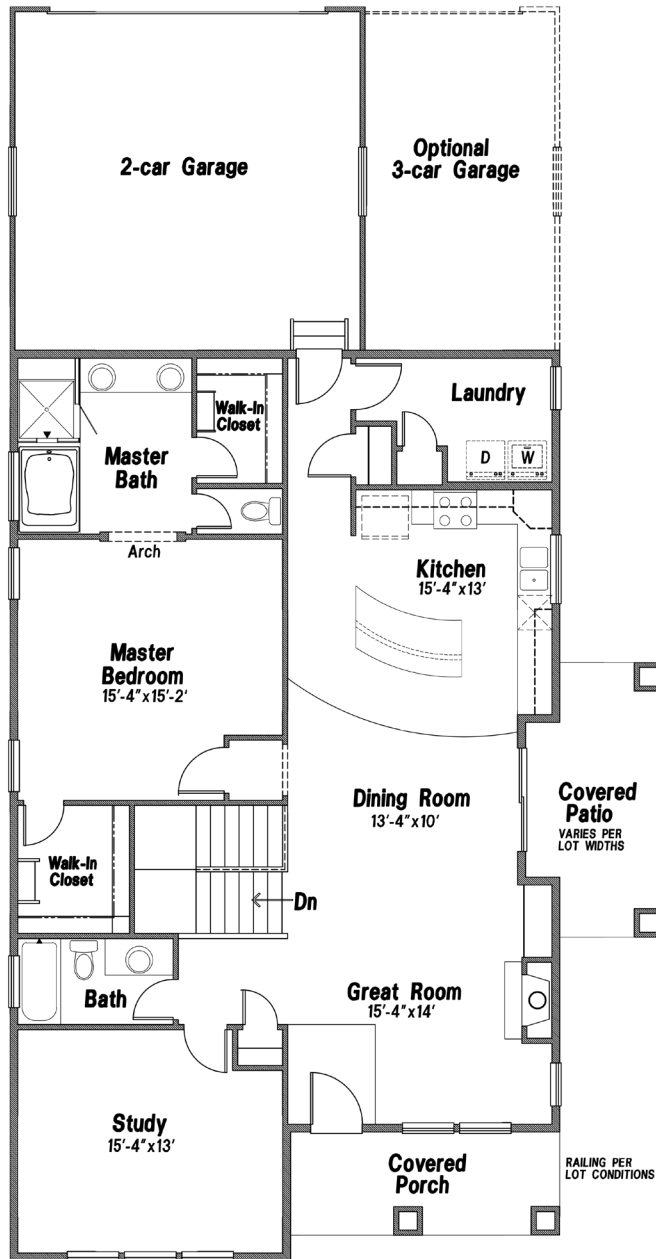

VANGUARD HOMES

'van-gard: at the forefront

Madison

Main Level
 1560 FINISHED SQ. FT.

Optional Finished Basement
 1306 FINISHED SQ. FT.
 254 UNFINISHED SQ. FT.

Updated October 5, 2017

*This is a marketing rendering, square footage and elevations subject to change.