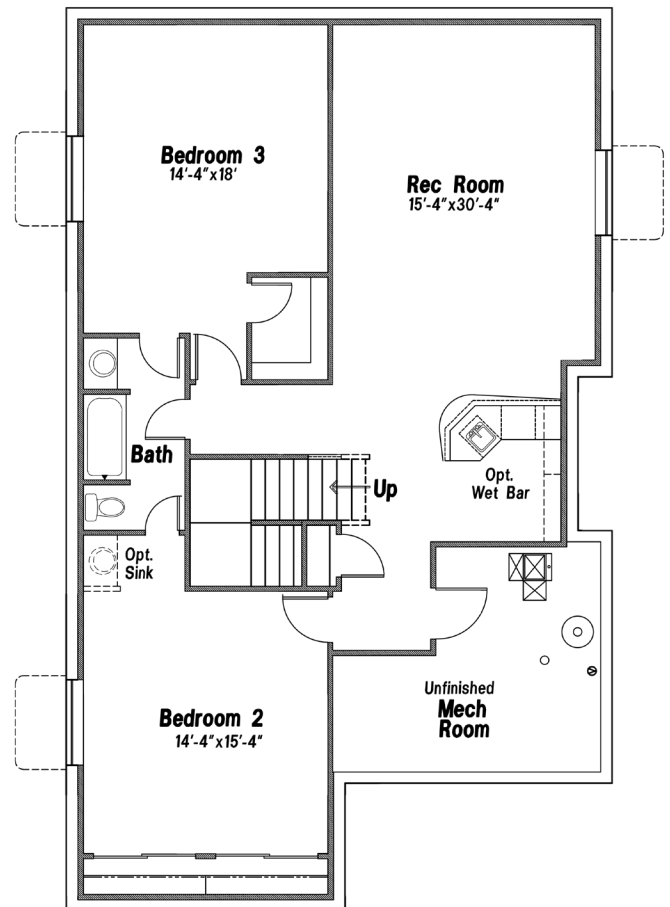

VANGUARD HOMES

'van-gard: at the forefront

Madison

Main Level
 1560 FINISHED SQ. FT.

Optional Finished Basement
 1306 FINISHED SQ. FT.
 254 UNFINISHED SQ. FT.

Updated October 5, 2017

*This is a marketing rendering, square footage and elevations subject to change.