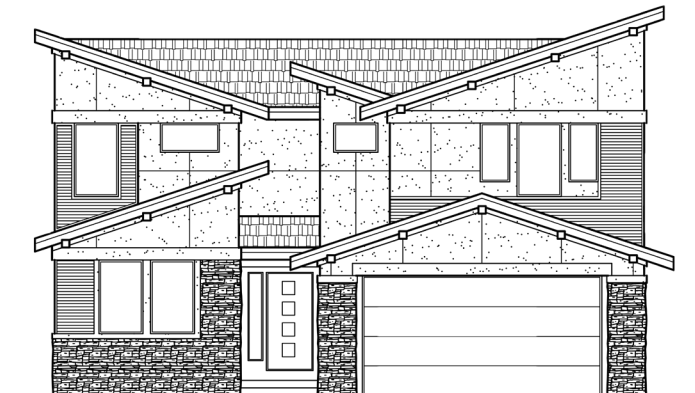

VANGUARD HOMES

'van-gard: at the forefront

Roybridge

4,400 Sq.Ft. | 2,633 Sq.Ft. Finished

Craftsman (Included)

Prairie

Modern

Colorado

European

Scan with your smart
phone to see more

Updated August 28, 2018

*This is a marketing rendering, square footage and elevations subject to change.

719.487.8957

| www.VanguardNewHomes.com

| Models Open Daily, Call For More Info