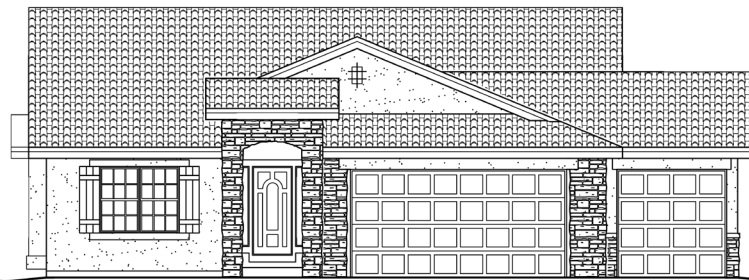

## Somerton III

**3,364 Sq.Ft. | 1,707 Sq.Ft. Finished**

*Craftsman*  
(Included)

*European Cottage*

*European Cottage*

*Tuscan*

Scan with your smart phone to see more

Updated April 10, 2018