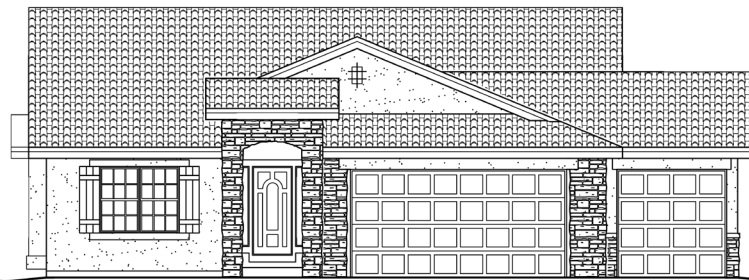

## Somerton III

**3,364 Sq.Ft. | 1,707 Sq.Ft. Finished**

*Craftsman*  
(Included)

*French Country*

*European Cottage*

*Tuscan*

Scan with your smart phone to see more

Updated October 5, 2017