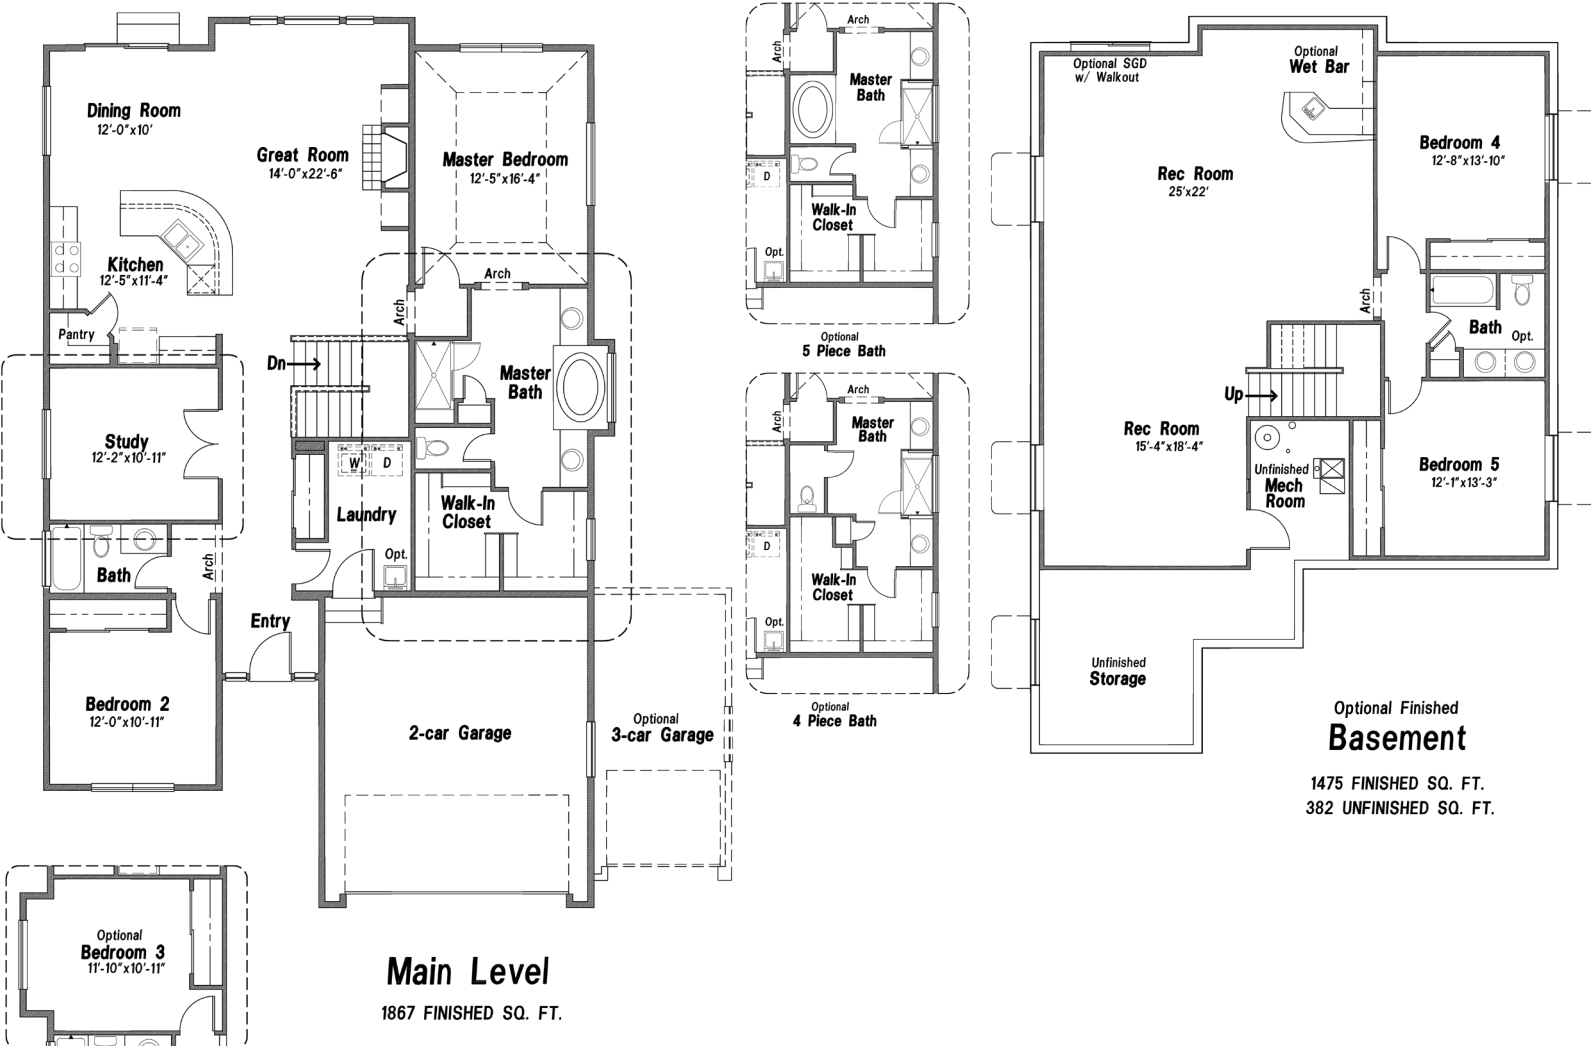

VANGUARD HOMES

'van-gård: at the forefront

Brentford

3,724 Sq.Ft. / 1,867 Sq.Ft. Finished

Craftsman (Included) **OPT. 3 CAR GARAGE**

European Cottage **OPT. 3 CAR GARAGE**

Colorado Contemporary **OPT. 3 CAR GARAGE**

Scan with your smart phone to see more

Updated October 27, 2021 *This is a marketing rendering, square footage, elevations and inclusions subject to change.

719.487.8957 | www.VanguardNewHomes.com | Models Open Daily, Call For More Info