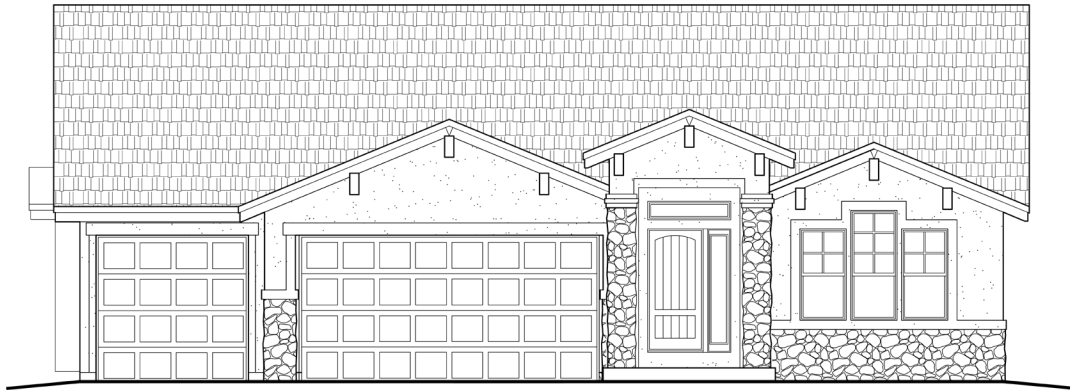

VANGUARD HOMES

'van-gård: at the forefront

Hillingdon

3,778 Sq.Ft. | 1,891 Sq.Ft. Finished

Craftsman (Included)

European Cottage

Scan with your smart
phone to see more

Updated May 2, 2023

*This is a marketing rendering, square footage, elevations and inclusions subject to change.

719.487.8957

| www.VanguardNewHomes.com

| Models Open Daily, Call For More Info

Main Level
1891 sq ft FINISHED