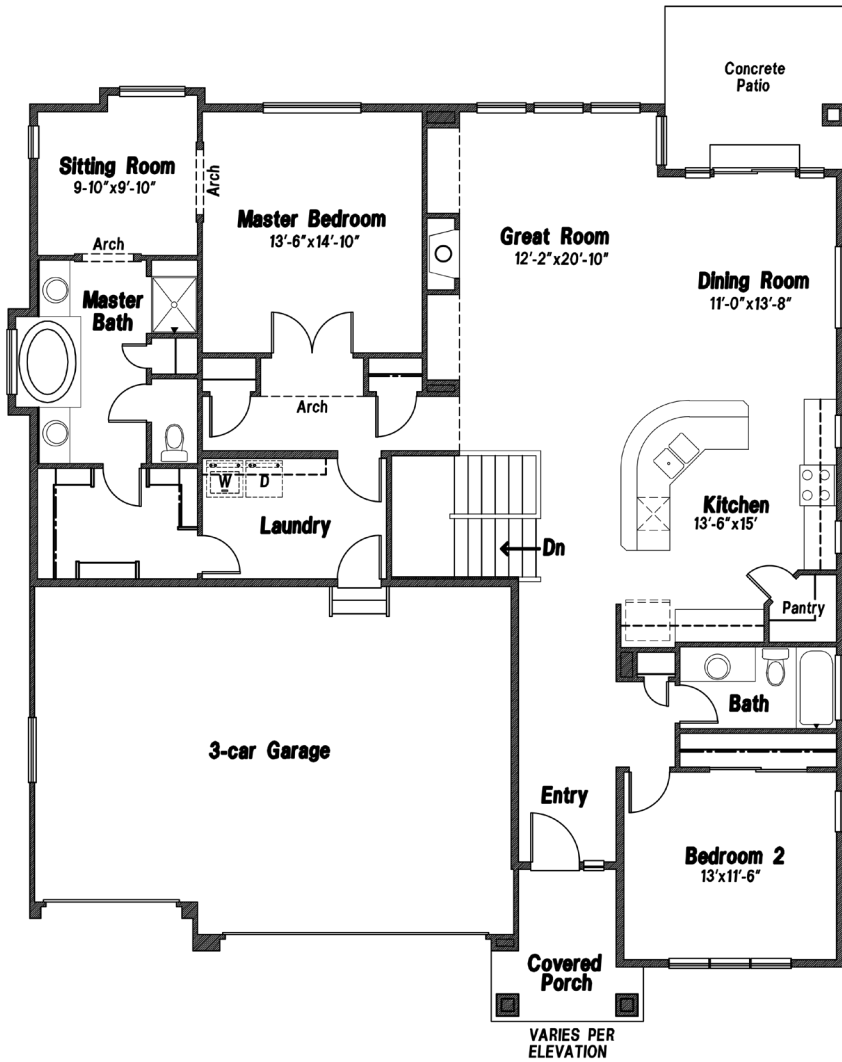

VANGUARD HOMES

'van-gård: at the forefront

Hillingdon

3,778 Sq.Ft. | 1,891 Sq.Ft. Finished

Craftsman (Included)

European Cottage

Scan with your smart
phone to see more

Updated May 2, 2023

*This is a marketing rendering, square footage, elevations and inclusions subject to change.

719.487.8957

| www.VanguardNewHomes.com

| Models Open Daily, Call For More Info

Main Level
1891 sq ft FINISHED