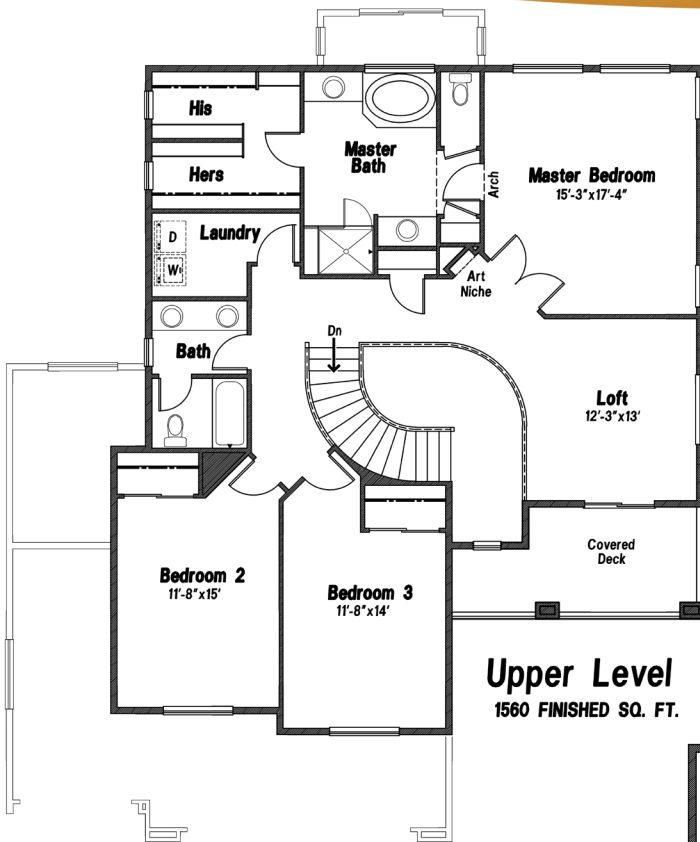

VANGUARD HOMES

'van-gard: at the forefront

Kingsbridge

4,146 Sq.Ft. | 2,832 Sq.Ft. Finished

OPT. 3 CAR

Craftsman
(Included)

OPT. 3 CAR

European Cottage

Scan with your smart phone to see more

Updated October 27, 2021 *This is a marketing rendering, square footage, elevations and inclusions subject to change.

719.487.8957 | www.VanguardNewHomes.com | Models Open Daily, Call For More Info

VANGUARD HOMES

'van-gard: at the forefront

Kingsbridge XL

Updated October 27, 2021

*This is a marketing rendering, square footage, elevations and inclusions subject to change.

719.487.8957

www.VanguardNewHomes.com