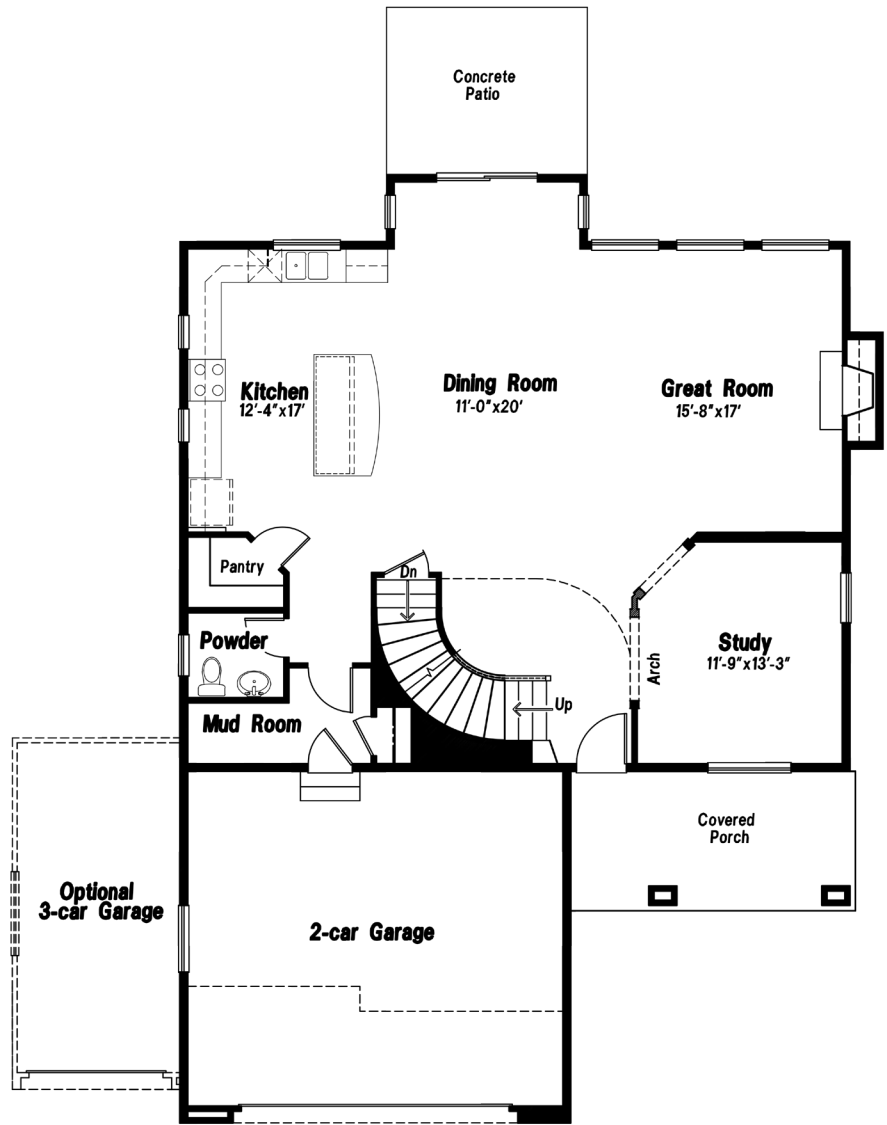

VANGUARD HOMES

'van-gard: at the forefront

Kingsbridge

4,146 Sq.Ft. | 2,832 Sq.Ft. Finished

OPT. 3 CAR

Craftsman
(Included)

OPT. 3 CAR

European Cottage

Scan with your smart phone to see more

Updated October 27, 2021 *This is a marketing rendering, square footage, elevations and inclusions subject to change.

719.487.8957 | www.VanguardNewHomes.com | Models Open Daily, Call For More Info