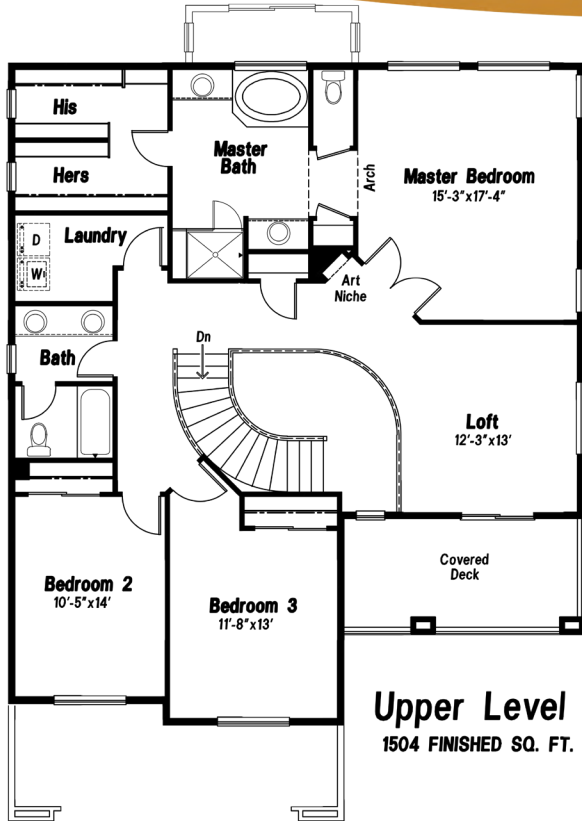

VANGUARD HOMES

'van-gard: at the forefront

Kingsbridge

4,146 Sq.Ft. | 2,832 Sq.Ft. Finished

OPT. 3 CAR

Craftsman
(Included)

OPT. 3 CAR

European Cottage

Scan with your smart phone to see more

Updated October 27, 2021 *This is a marketing rendering, square footage, elevations and inclusions subject to change.

719.487.8957 | www.VanguardNewHomes.com | Models Open Daily, Call For More Info