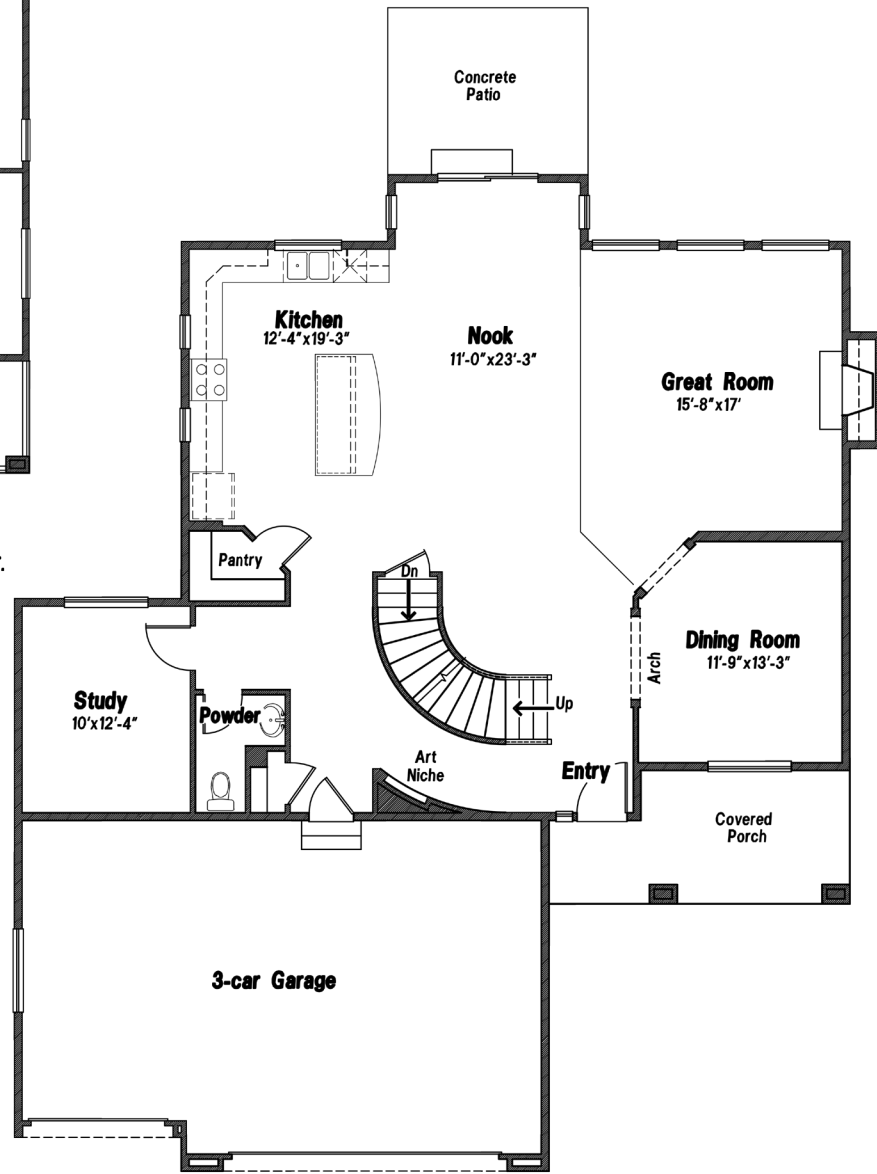

VANGUARD HOMES

'van-gard: at the forefront

Kingsbridge

4,146 Sq.Ft. | 2,832 Sq.Ft. Finished

OPT. 3 CAR

Craftsman
(Included)

OPT. 3 CAR

European Cottage

Scan with your smart phone to see more

Updated October 27, 2021 *This is a marketing rendering, square footage, elevations and inclusions subject to change.

719.487.8957 | www.VanguardNewHomes.com | Models Open Daily, Call For More Info

VANGUARD HOMES

'van-gard: at the forefront

Kingsbridge XL

Updated October 27, 2021

*This is a marketing rendering, square footage, elevations and inclusions subject to change.

719.487.8957

www.VanguardNewHomes.com